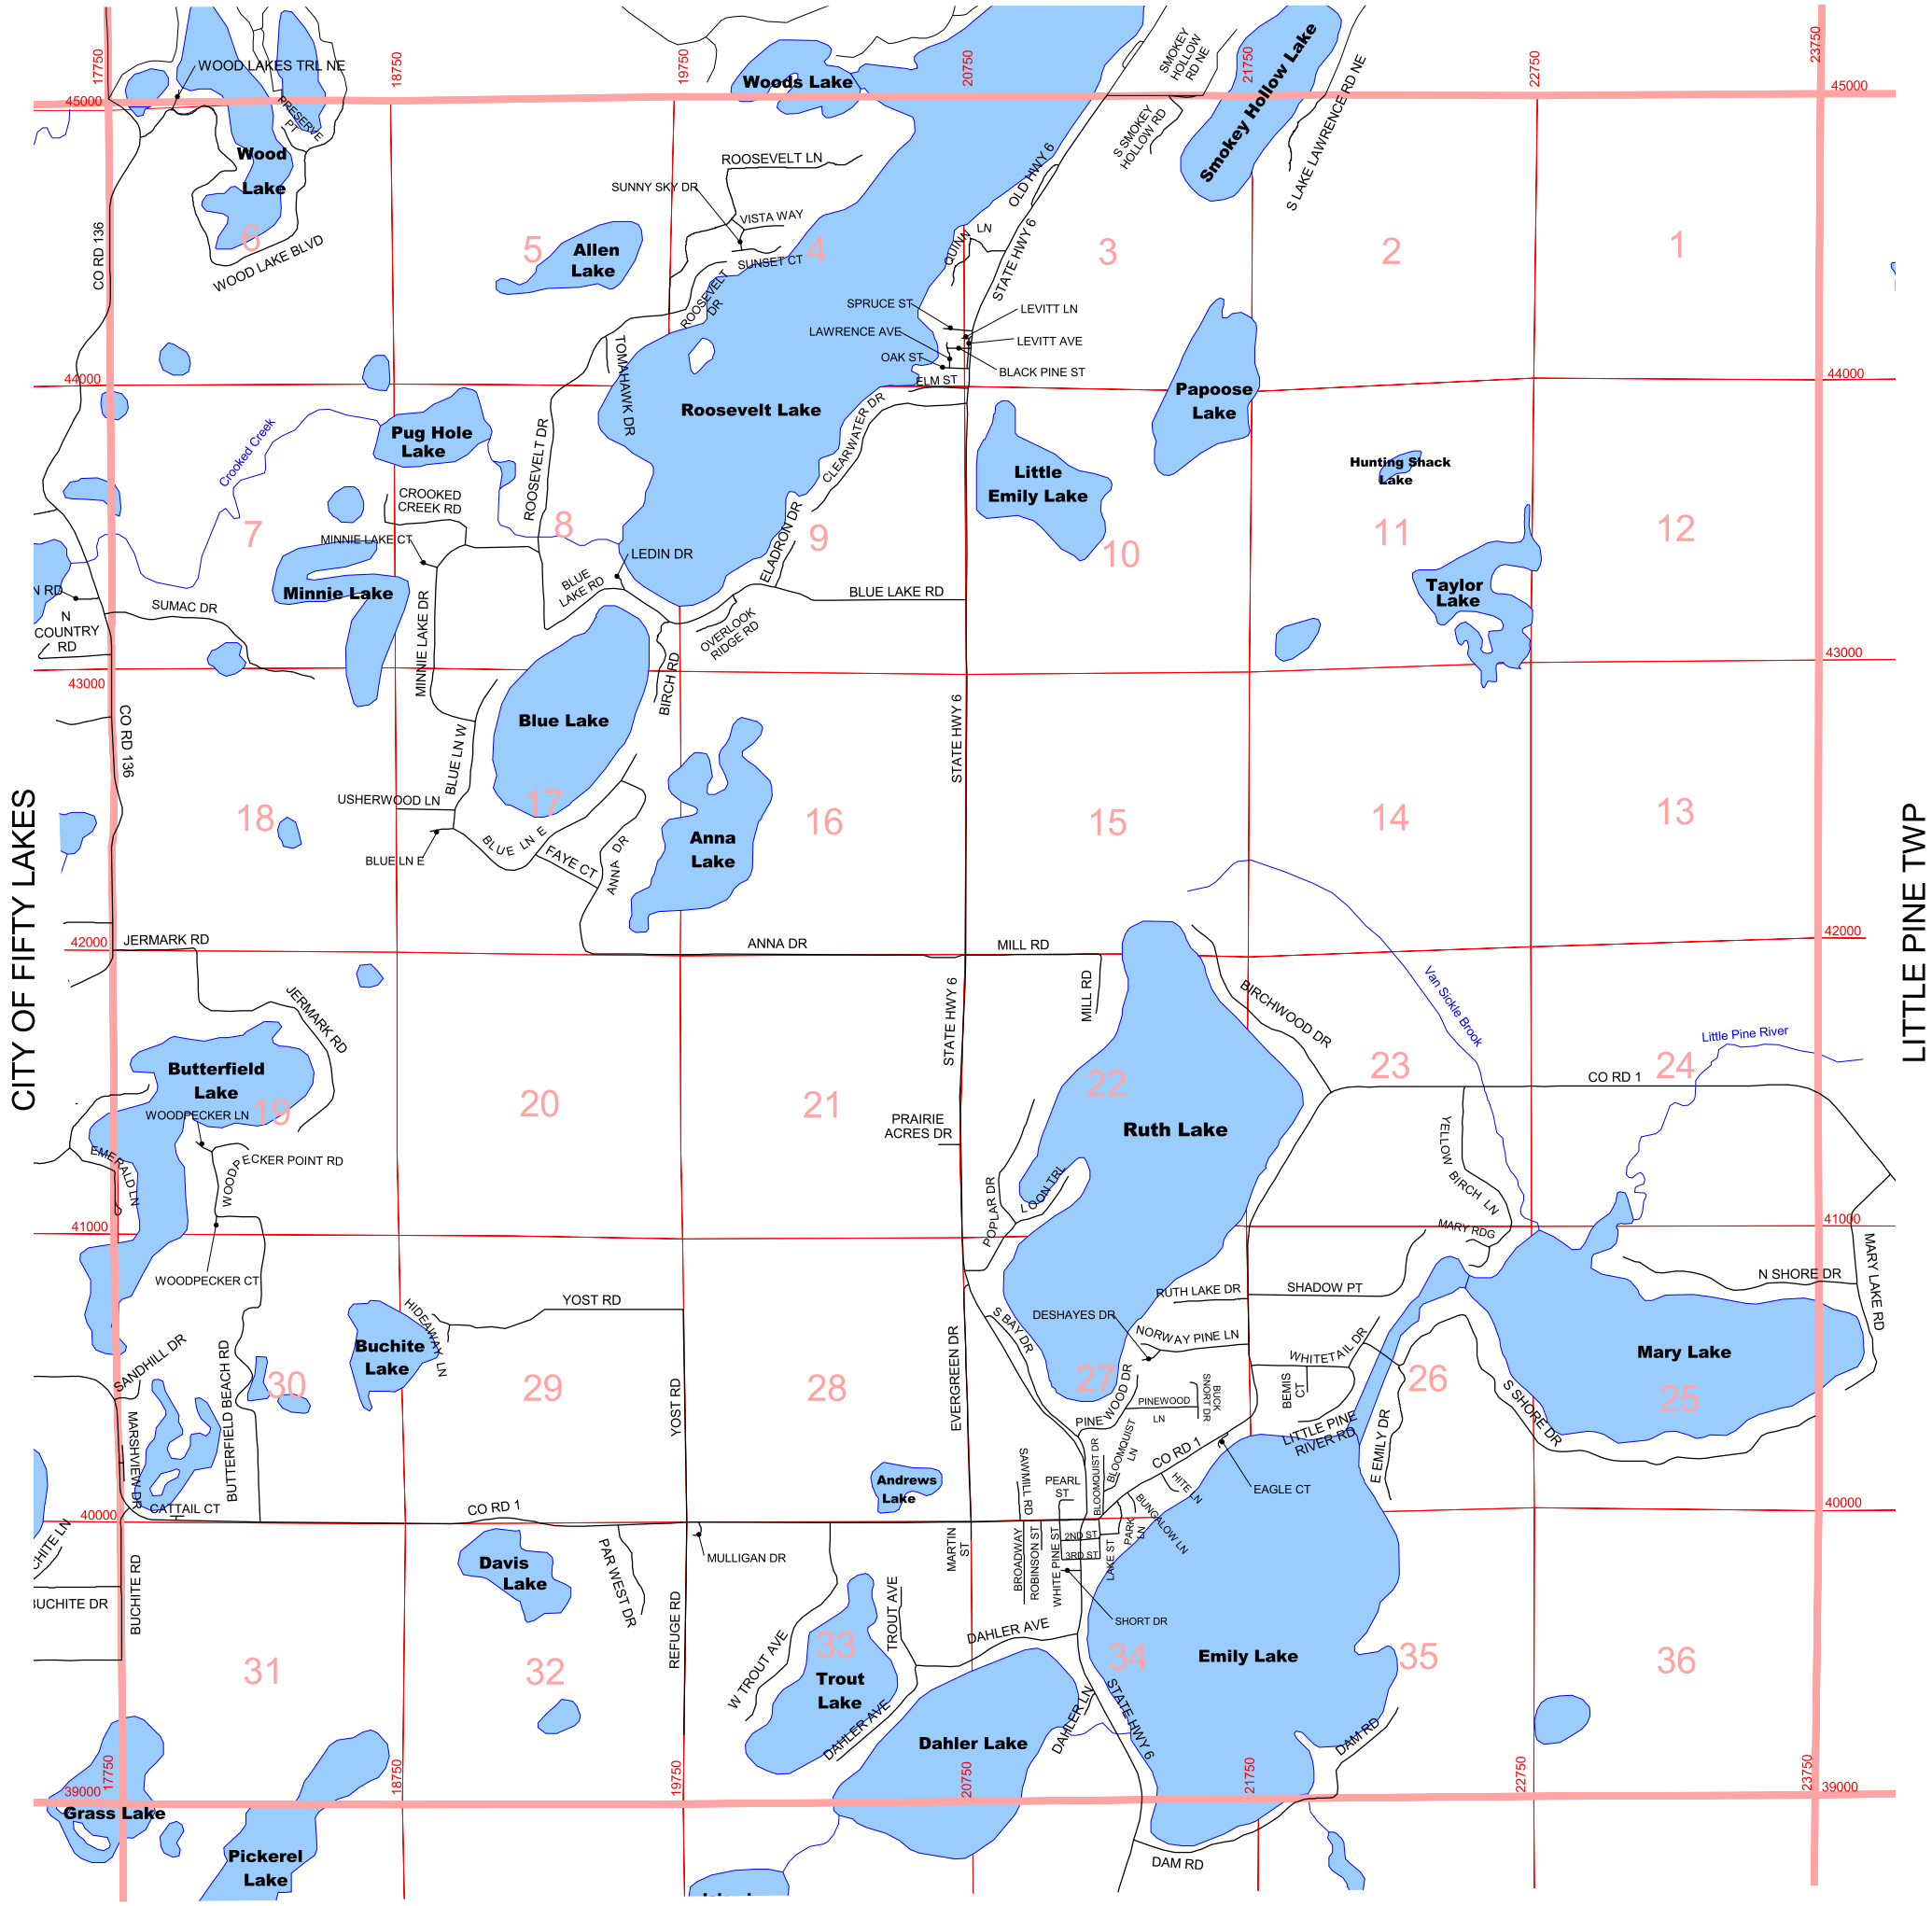

City of Emily T 138 N R 26 W

CASS COUNTY

CITY OF FIFTY LAKES

LITTLE PINE TWP

FAIRFIELD TWP

UPDATED 1-5-10